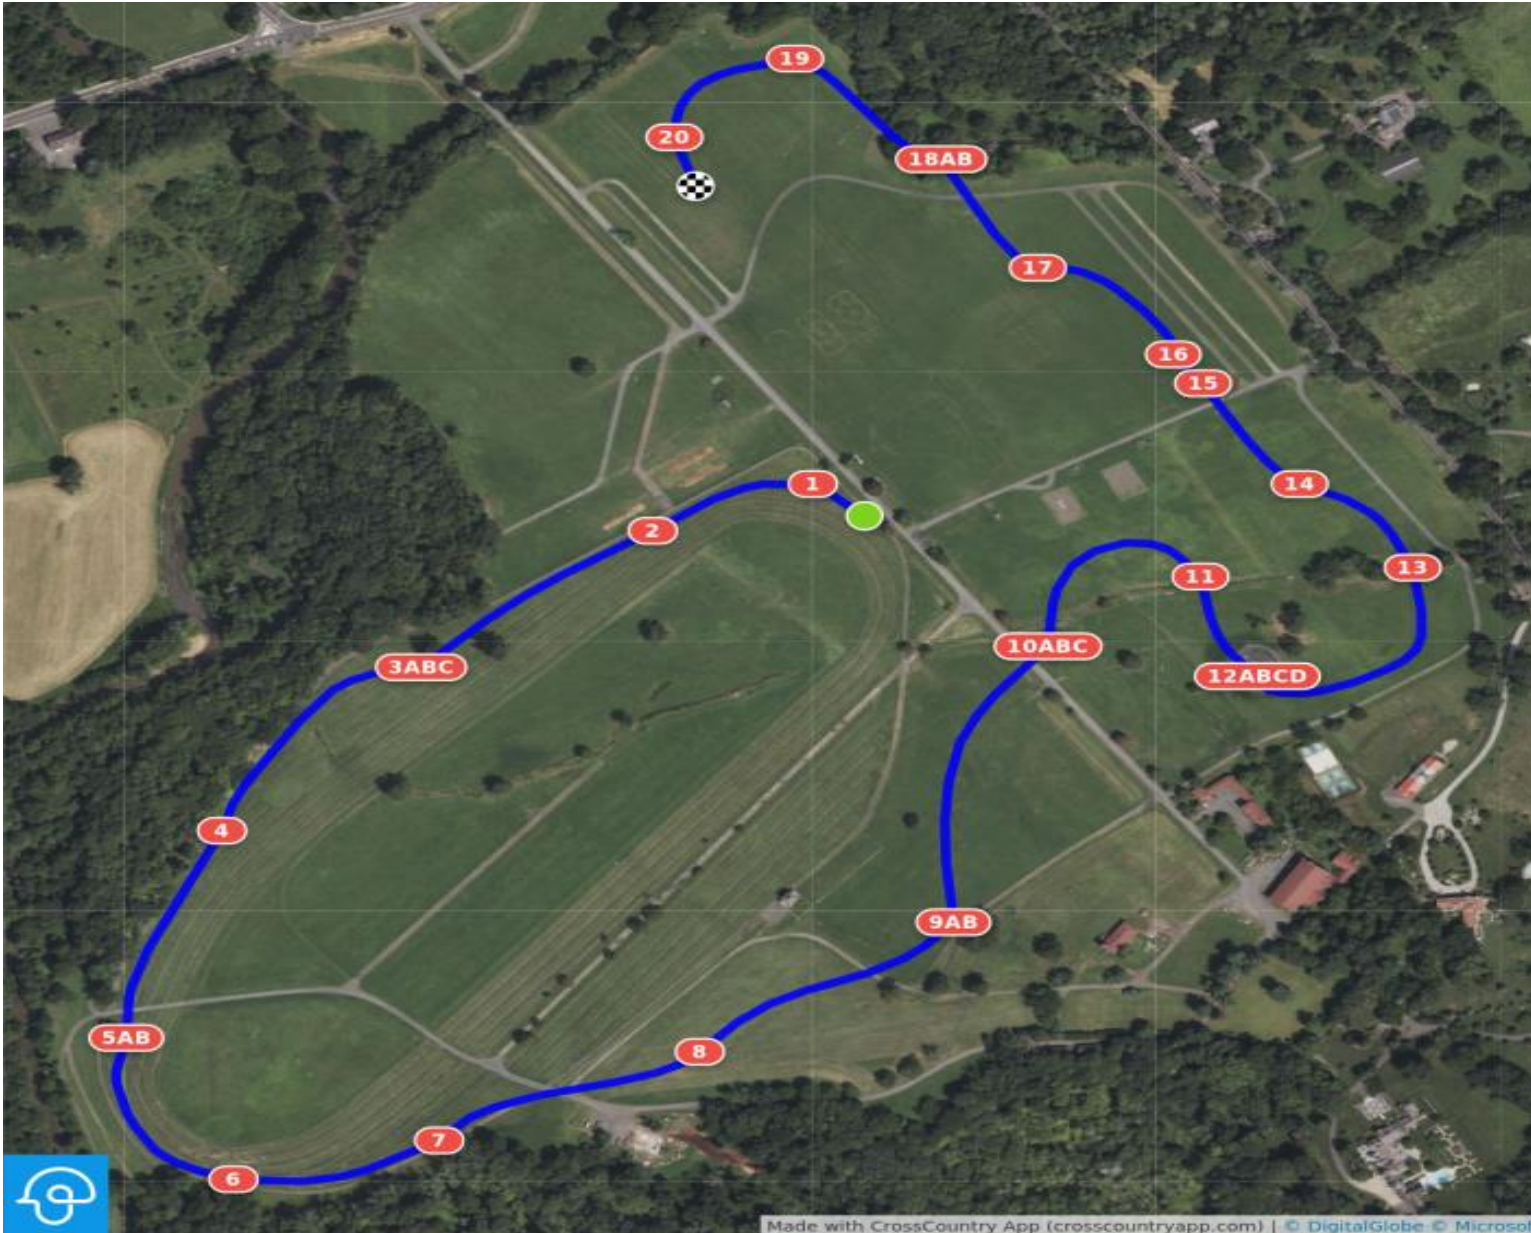

2023 Intermediate

Distance: 3050 meters
Speed: 550m/m
Optimum Time: 5min 33sec
Time Limit: 11min 6sec
Numbers: WHITE ON RED

- 1 Moorland Barn
- 2 Arches
- 3ABC The Oaks
- 4 Table
- 5AB Tricky Hickory
- 6 Quarter Pole
- 7 The Paddock
- 8 Tailgating
- 9AB The Flurry
- 10ABC Von Stade Crossing
- 11 The Raritan Leap
- 12ABCD Moorland Bay
- 13 Covered Bridge
- 14 Bee Box
- 15 Oxer
- 16 Cedar Lane
- 17 Palisade
- 18AB South Branch Drop
- 19 Cedar Table
- 20 Garden Rail